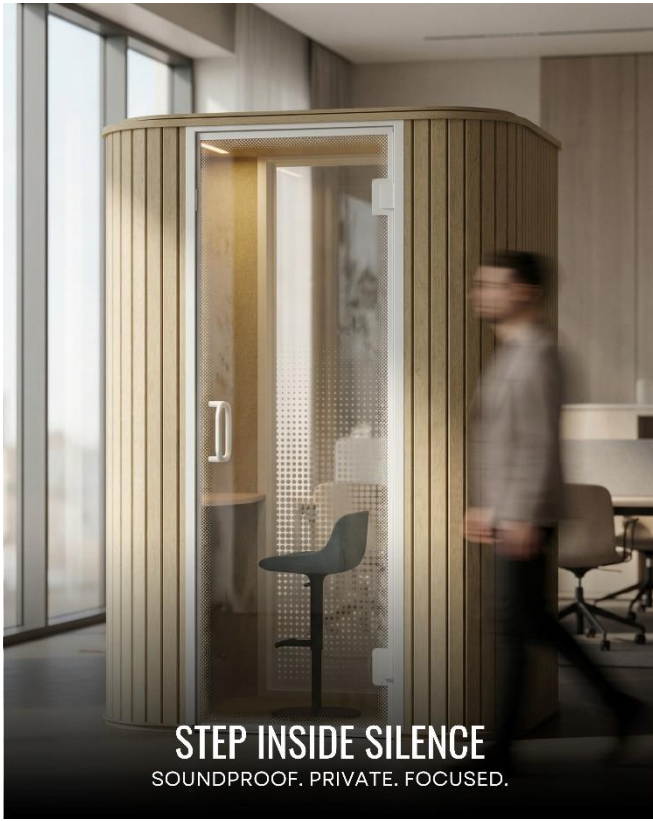

diami.

YOUR PRIVATE SPACE. ANYWHERE.

MUTE

Acoustic Office Pod

Work. Call. Focus. Without Distraction.

Mute

ACOUSTIC BOOTH

In today's fast-paced, open environments, finding a quiet space can be a challenge. MUTE solves that problem by delivering a compact, beautifully engineered private workspace you can place almost anywhere. Whether you need to take an important call, concentrate deeply, or create without interruption, MUTE provides a controlled, distraction-free environment on demand.

Crafted with high-performance soundproof panels and PET acoustic walls, MUTE significantly reduces external noise while maintaining a comfortable interior atmosphere. Its integrated ventilation system ensures fresh airflow, while the adjustable ceiling light allows you to tailor brightness to your preference. The tempered glass door adds a sleek, modern touch while preserving openness and visibility.

Available in a range of contemporary finishes, MUTE is more than just a pod. it is a personal workspace reimagined.

MATCH YOUR SPACE

MULTIPLE PREMIUM FINISHES AVAILABLE

diami.

STEP INSIDE SILENCE
SOUNDPROOF. PRIVATE. FOCUSED.

MINIMAL. PREMIUM. TIMELESS.
DESIGNED FOR MODERN WORKSPACES.

PRIVACY, REDEFINED.
SMART ACOUSTIC PODS FOR MODERN WORK.

STEP INTO BETTER WORK
WHERE FOCUS MEETS DESIGN.

- ① Status Indicator light
- ② Power inlet
- ③ Electrical socket and dimming knob
- ④ Hidden air outlet
- ⑤ Ventilation fan