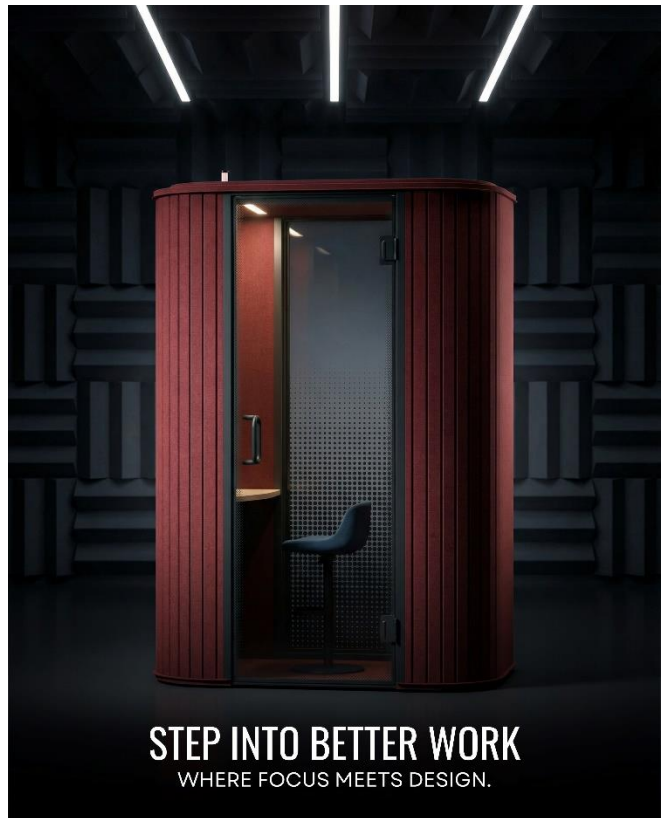

diami.

YOUR PRIVATE SPACE. ANYWHERE.

MUTE

Acoustic Office Pod

Work. Call. Focus. Without Distraction.

Mute

ACOUSTIC BOOTH

In today's fast-paced, open environments, finding a quiet space can be a challenge. MUTE solves that problem by delivering a compact, beautifully engineered private workspace you can place almost anywhere. Whether you need to take an important call, concentrate deeply, or create without interruption, MUTE provides a controlled, distraction-free environment on demand.

Crafted with high-performance soundproof panels and PET acoustic walls, MUTE significantly reduces external noise while maintaining a comfortable interior atmosphere. Its integrated ventilation system ensures fresh airflow, while the adjustable ceiling light allows you to tailor brightness to your preference. The tempered glass door adds a sleek, modern touch while preserving openness and visibility.

Available in a range of contemporary finishes, MUTE is more than just a pod. it is a personal workspace reimagined.

MATCH YOUR SPACE

MULTIPLE PREMIUM FINISHES AVAILABLE

diami.

STEP INSIDE SILENCE
SOUNDPROOF. PRIVATE. FOCUSED.

MINIMAL. PREMIUM. TIMELESS.
DESIGNED FOR MODERN WORKSPACES.

PRIVACY, REDEFINED.
SMART ACOUSTIC PODS FOR MODERN WORK.

STEP INTO BETTER WORK
WHERE FOCUS MEETS DESIGN.

- ① Status Indicator light
- ② Power inlet
- ③ Electrical socket and dimming knob
- ④ Hidden air outlet
- ⑤ Ventilation fan