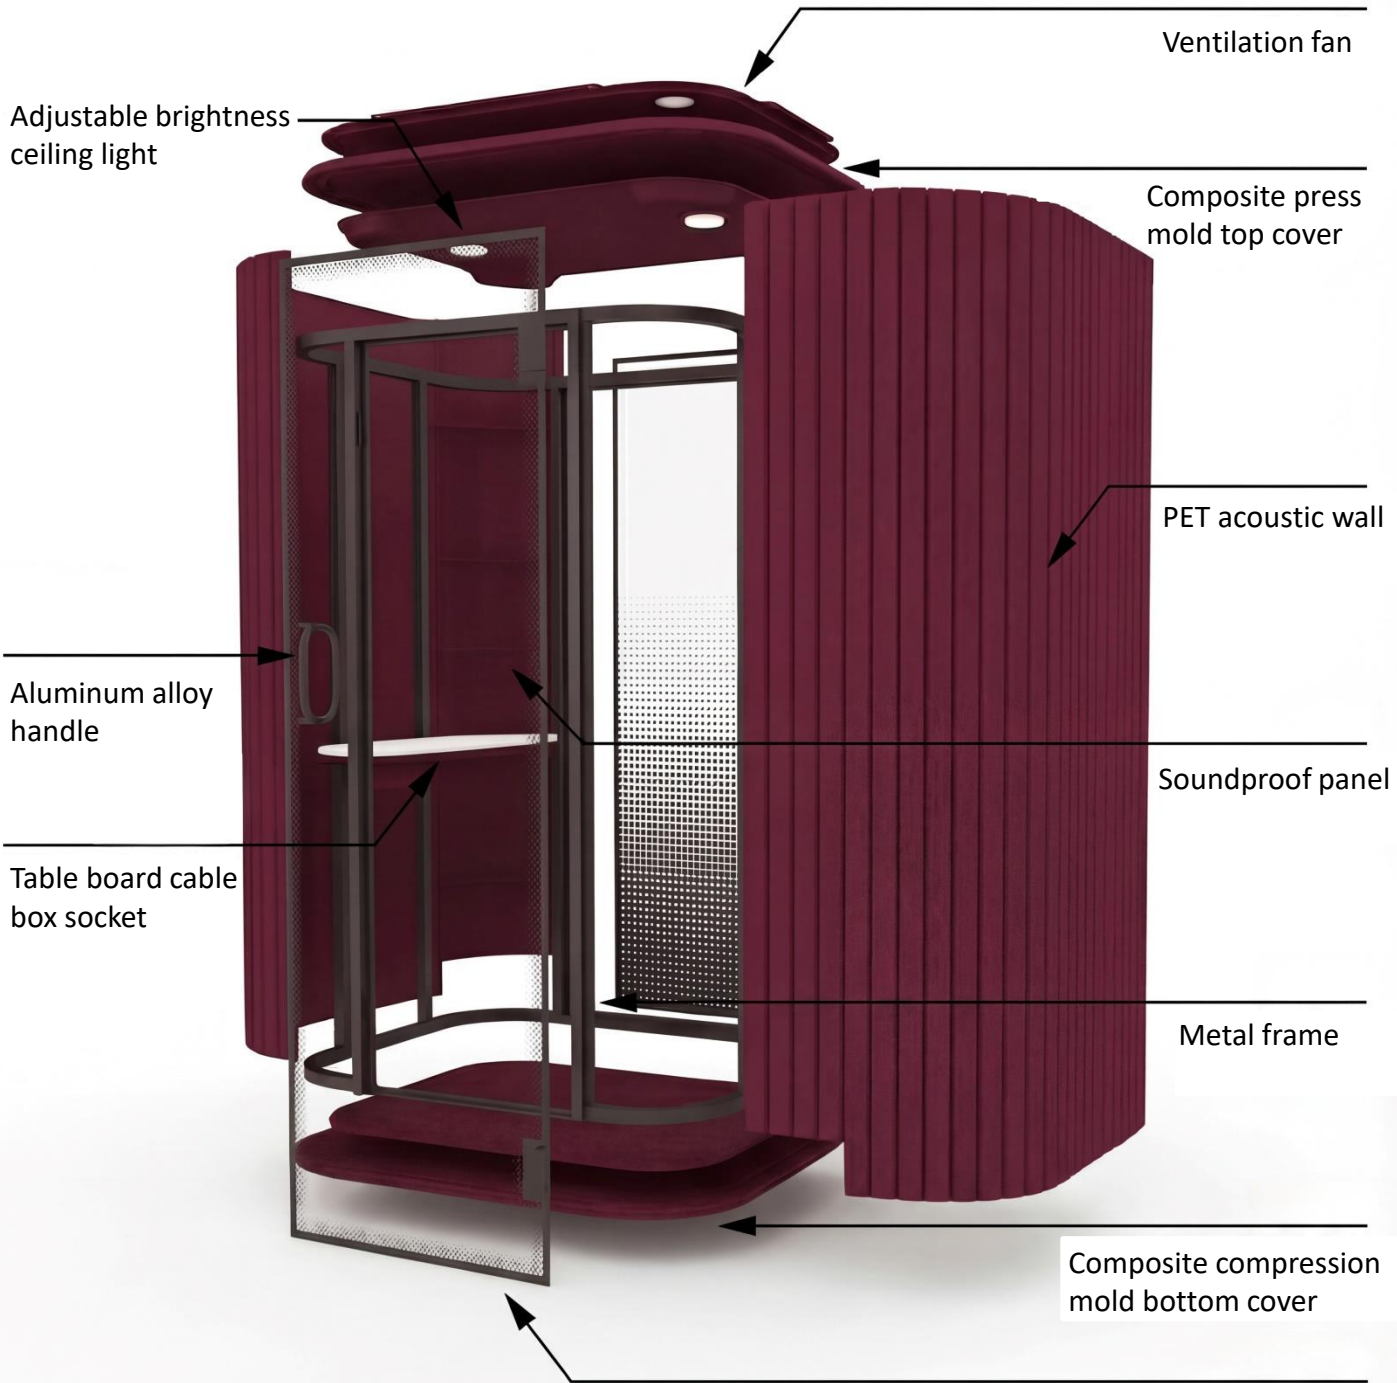

Inside, a minimalist setup includes a functional work surface, built-in cable management, and power access everything you need to stay productive without clutter. The durable metal frame and composite structure ensure long-term stability, while the refined exterior design blends seamlessly into offices, co-working spaces, studios, and even home environments.

MINIMAL. PREMIUM. TIMELESS.
DESIGNED FOR MODERN WORKSPACES.

PRIVACY, REDEFINED.
SMART ACOUSTIC PODS FOR MODERN WORK.

STEP INTO BETTER WORK
WHERE FOCUS MEETS DESIGN.

- ① Status Indicator light
- ② Power inlet
- ③ Electrical socket and dimming knob
- ④ Hidden air outlet
- ⑤ Ventilation fan

Options:

GLASS OPTION

- Gradient Screen Printing - Frosted Printing

DESK HEIGHT OPTIONS

- 750mm/ 950mm/ 1150mm

POWER CONNECTION PLUG OPTIONS

- Bottom connected to electricity - Top connected to electricity

Mute

ACOUSTIC BOOTH

WORK. FOCUS. CREATE.

ALL INSIDE ONE PERFECTLY ENGINEERED.

Mute

ACOUSTIC BOOTH

MU-S/M-M (Mist)

Dim Overall

Small : 128cm W x 161cm D x 220cm H